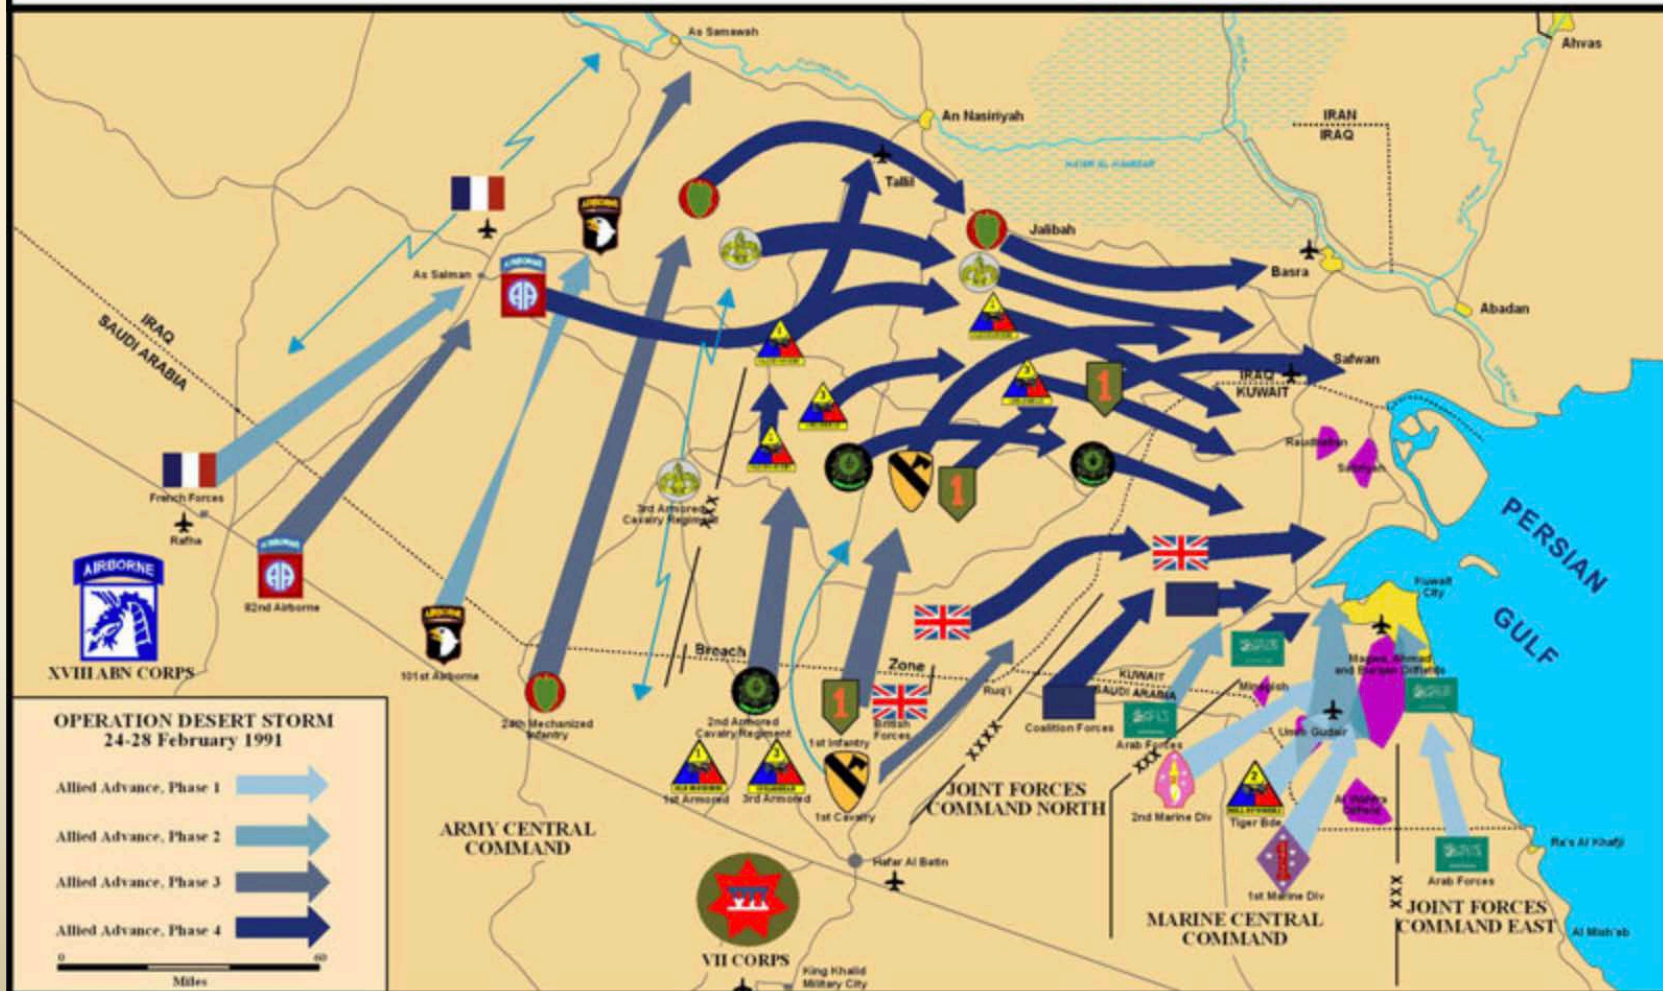

IT IS A PICTURE OF THE CORNER OF PARK AVENUE AND 29TH ST. AND APPEARS TO DEPICT A MAN WHO HAS COLLAPSED ON THE STREET.

AS PART OF RESEARCH FOR A BOOK PROJECT, I AM LOOKING FOR ANY INFORMATION ABOUT THIS SCENE.

~~WHO?~~

~~WHAT?~~

~~WHY?~~

~~HOW?~~

~~WHEN?~~

WHERE

40.74375° N

73.9835° W

The world as we know it:

WGS 84

00 km Radius)

1. Space Segment: the satellites
2. Control Segment: Schriever + the global network of monitoring stations
3. User segment: all of us

[View source image](#)

The mission of this Program Office is to

- * Drop 5 bombs in the same hole
- * and build a cheap set that navigates
- * and build a cheap set that navigates
- * and don't you forget it

SUMMARY OF THE OFFENSIVE GROUND CAMPAIGN

**ROCKY &
BULLWINKLE™**