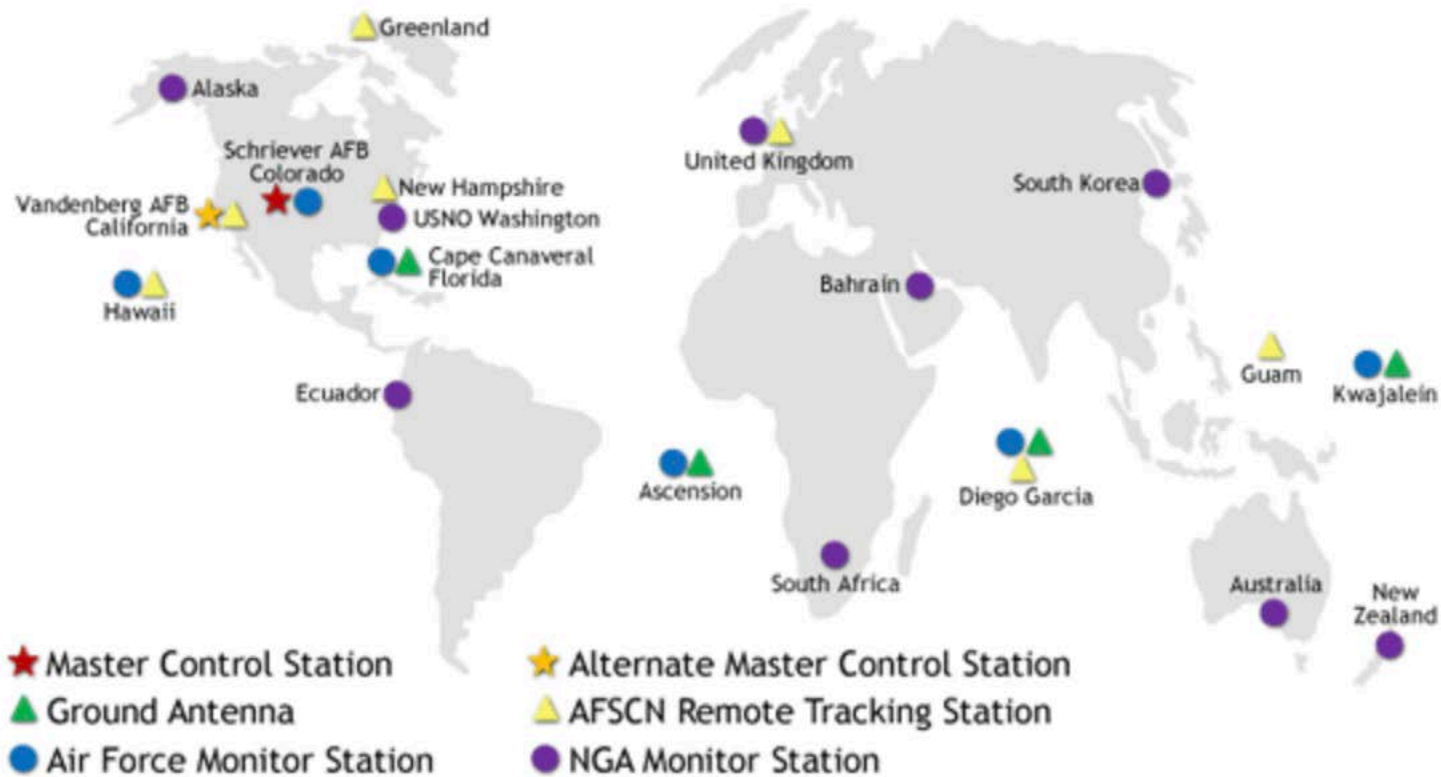

The world as we know it:

WGS 84

00 km Radius)

1. Space Segment: the satellites
2. Control Segment: Schriever + the global network of monitoring stations
3. User segment: all of us

[View source image](#)

The mission of this Program Office is to