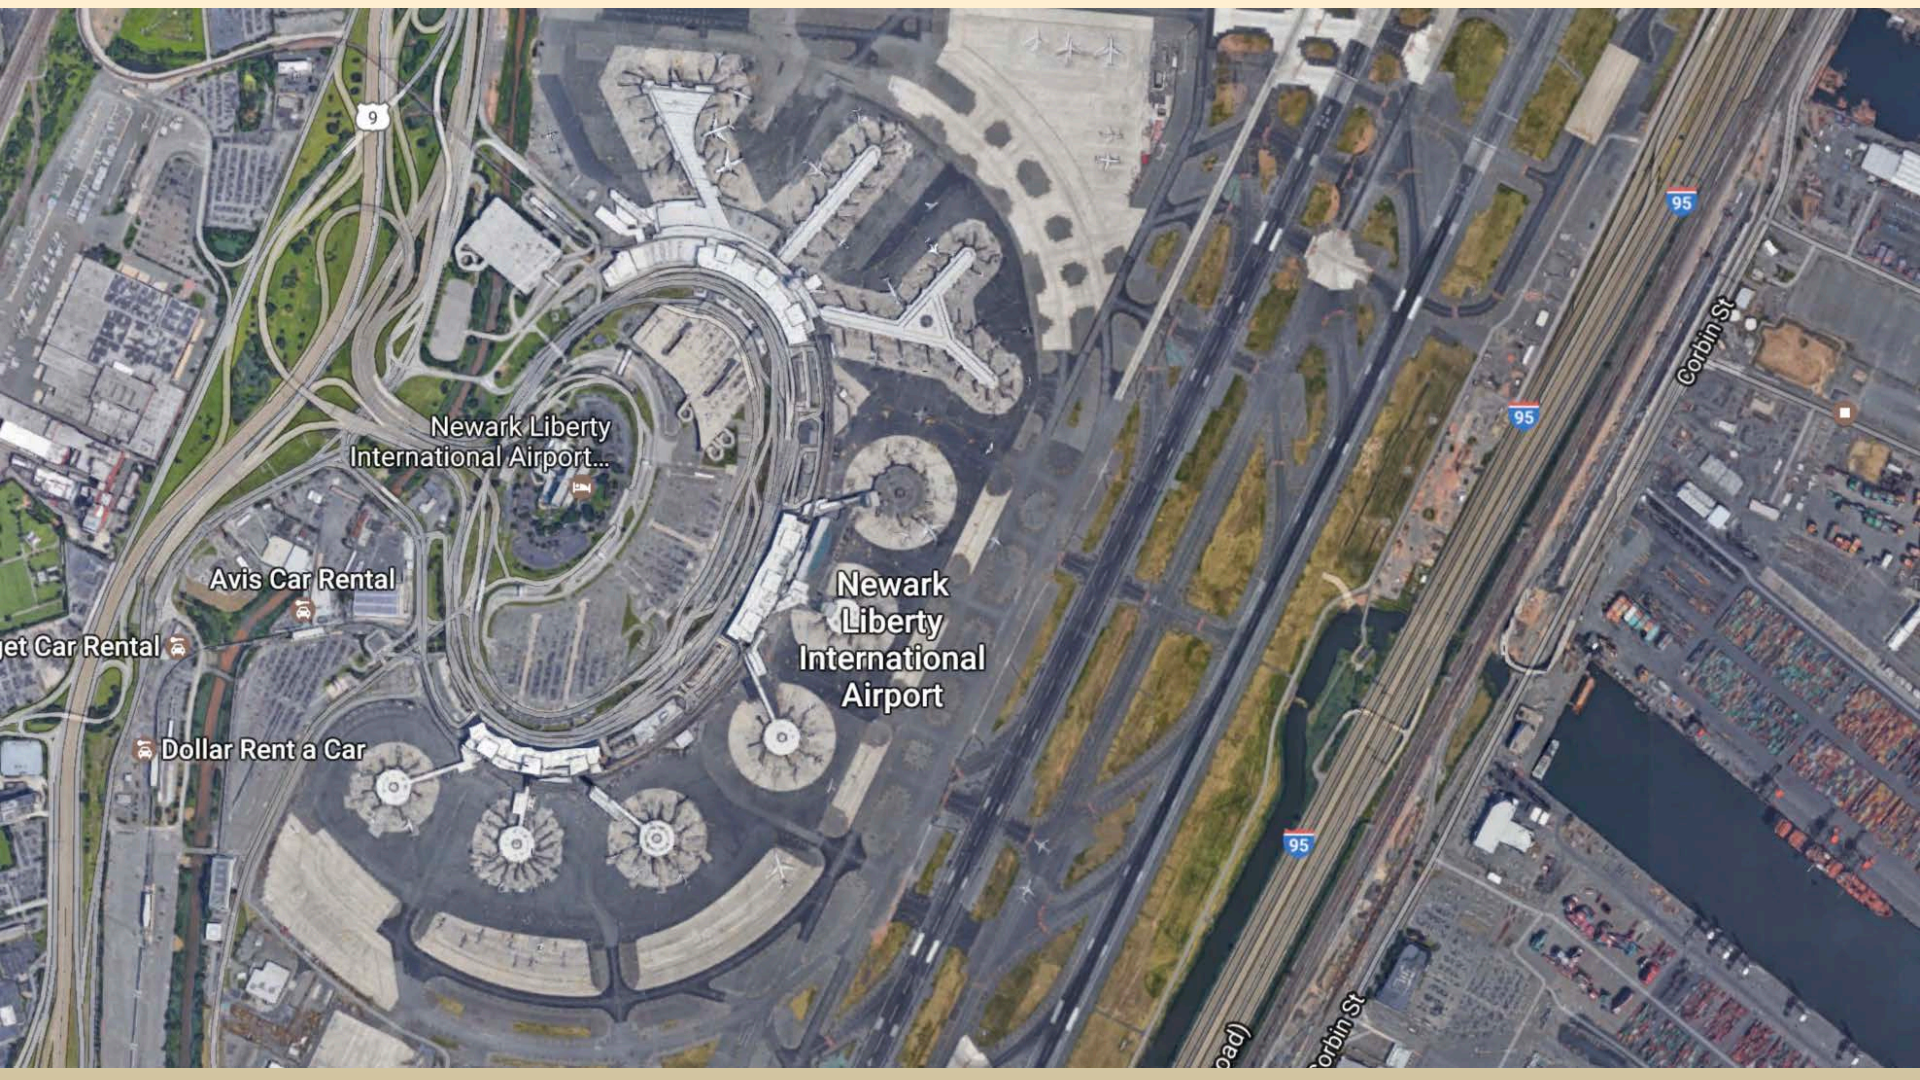

Newark Liberty International Airport...

Avis Car Rental

Budget Car Rental

Dollar Rent a Car

Newark Liberty International Airport

95

95

95

Corbin St

Corbin St

(road)