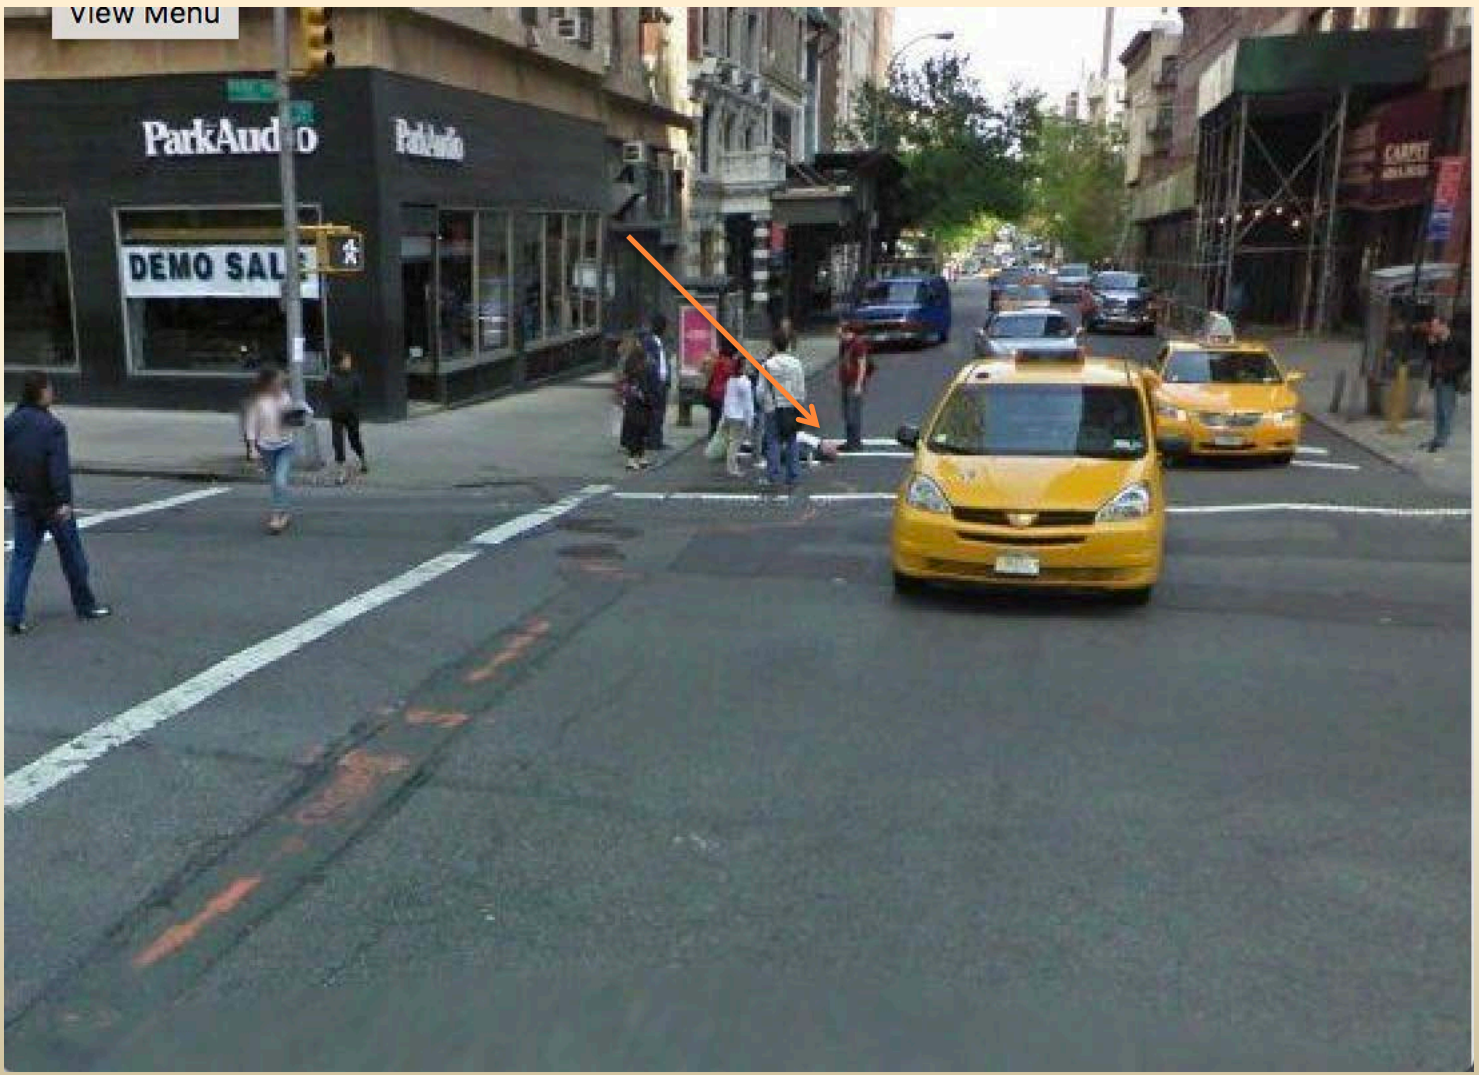

view Menu

← 109 E 29th St
New York
Street View - May 2009

E 29th St / Park Ave S, New York, NY, United States

Address is approximate

DID YOU SEE THIS?

THIS PHOTO APPEARED ON GOOGLE MAPS STREET VIEW A FEW YEARS AGO, PROBABLY SOMETIME IN 2009 OR 2010.

IT IS A PICTURE OF THE CORNER OF PARK AVENUE AND 29TH ST. AND APPEARS TO DEPICT A MAN WHO HAS COLLAPSED ON THE STREET.

AS PART OF RESEARCH FOR A BOOK PROJECT, I AM LOOKING FOR ANY INFORMATION ABOUT THIS SCENE.