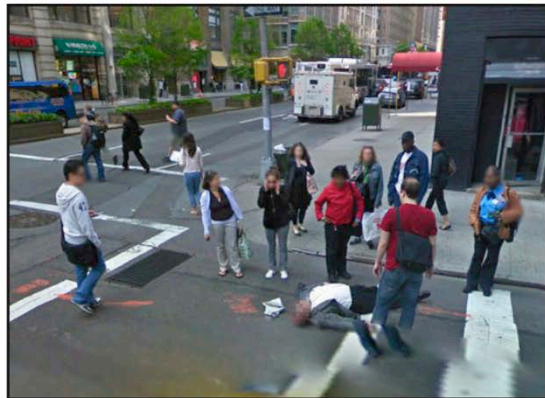

view Menu

← 109 E 29th St
New York
Street View - May 2009

E 29th St / Park Ave S, New York, NY, United States

Address is approximate

DID YOU SEE THIS?

THIS PHOTO APPEARED ON GOOGLE MAPS STREET VIEW A FEW YEARS AGO, PROBABLY SOMETIME IN 2009 OR 2010.

IT IS A PICTURE OF THE CORNER OF PARK AVENUE AND 29TH ST. AND APPEARS TO DEPICT A MAN WHO HAS COLLAPSED ON THE STREET.

AS PART OF RESEARCH FOR A BOOK PROJECT, I AM LOOKING FOR ANY INFORMATION ABOUT THIS SCENE.