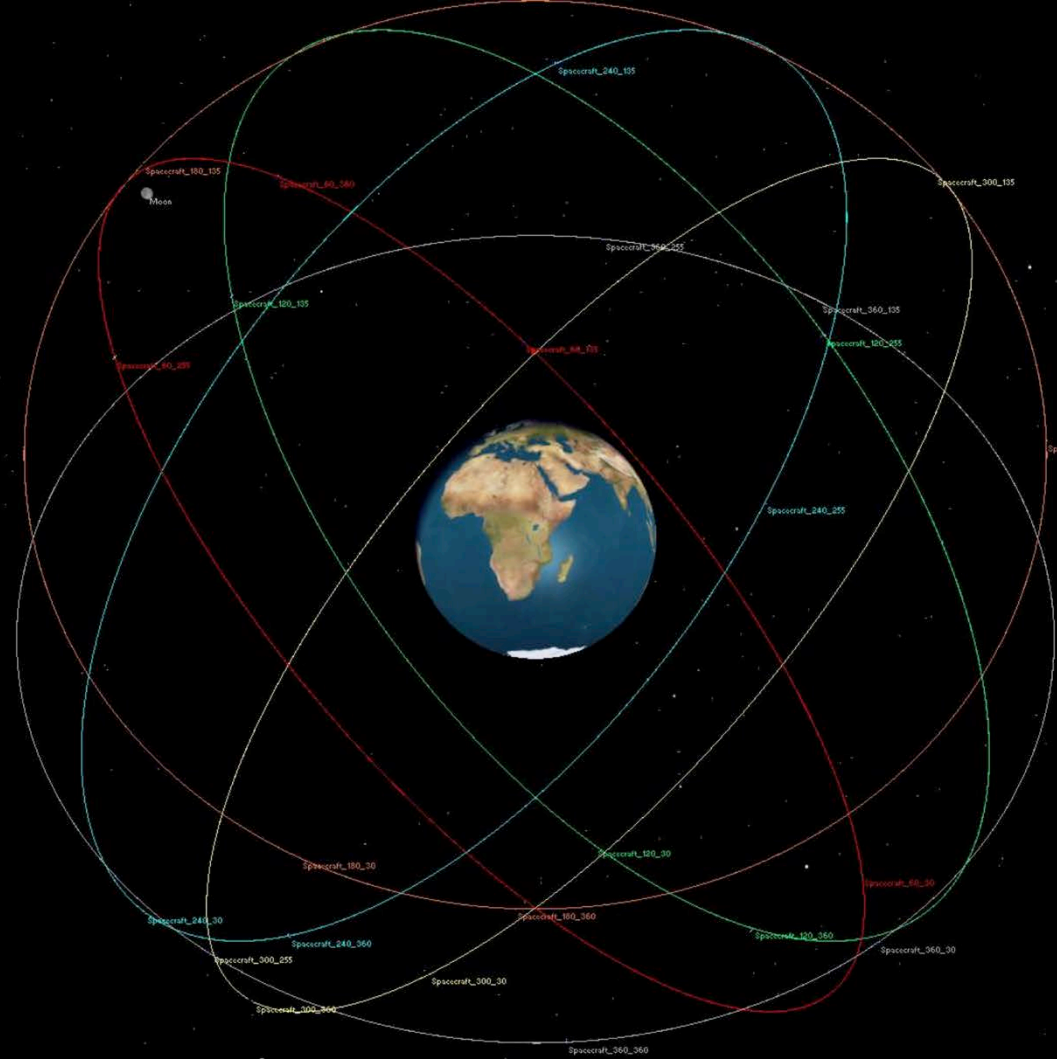

IT IS A PICTURE OF THE CORNER OF PARK AVENUE AND 29TH ST. AND APPEARS TO DEPICT A MAN WHO HAS COLLAPSED ON THE STREET.

AS PART OF RESEARCH FOR A BOOK PROJECT, I AM LOOKING FOR ANY INFORMATION ABOUT THIS SCENE.

~~WHO?~~

~~WHAT?~~

~~WHY?~~

~~HOW?~~

~~WHEN?~~

WHERE

40.74375° N

73.9835° W

The world as we know it:

WGS 84

00 km Radius)

1. Space Segment: the satellites
2. Control Segment: Schriever + the global network of monitoring stations
3. User segment: all of us

[View source image](#)

The mission of this Program Office is to